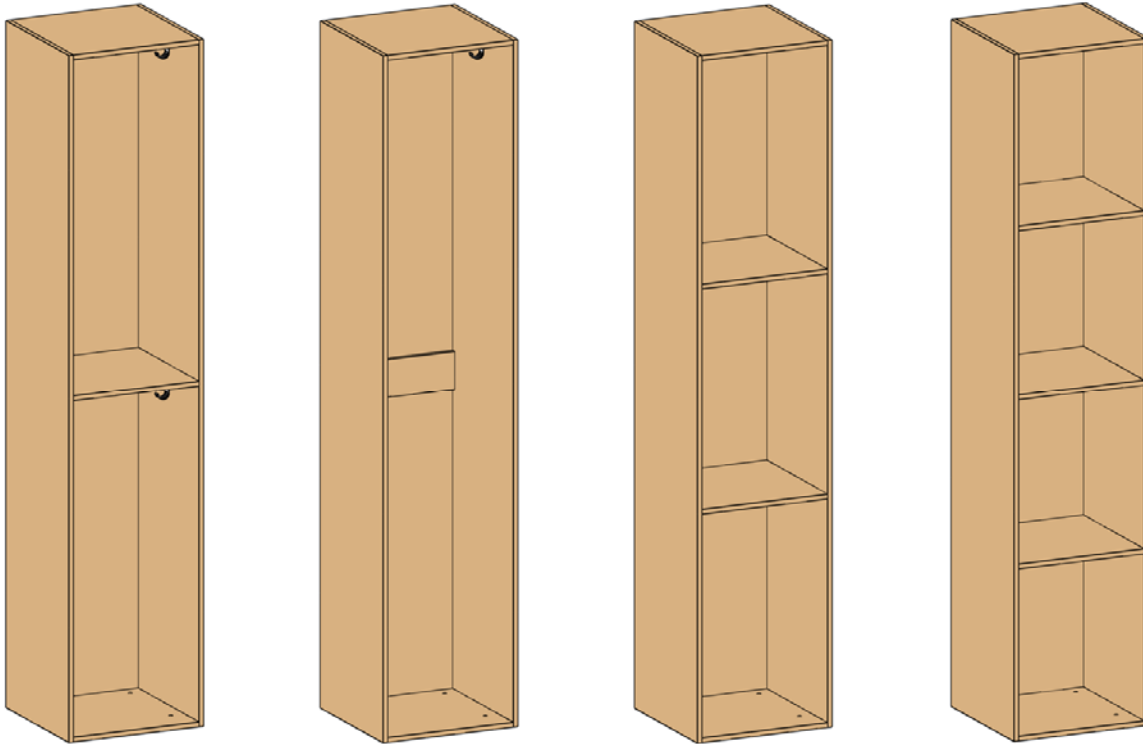

Phenolic Cubbies

Construction	
Mortise & tenon joints	Stainless steel fasteners
Stainless steel coat hooks	

Sizes	
Height	24", 36", 48", 60", 72", 84", 96"
Width	9", 12", 15", 18", 20", 24"
Depth	12", 15", 18", 20"
Openings	1 through 10 per frame

Options	
Sloped Tops	End Panels
Adjustable base	Class A Fire rating
ID Plates	

Material thickness		
Top, Bottom & Shelves	Std Colors	3/8"
Sides & Backs	Std Colors	5/16"

Summit provides 2x2, 2x3 and 3x3 combination cubbies for smaller requirements.