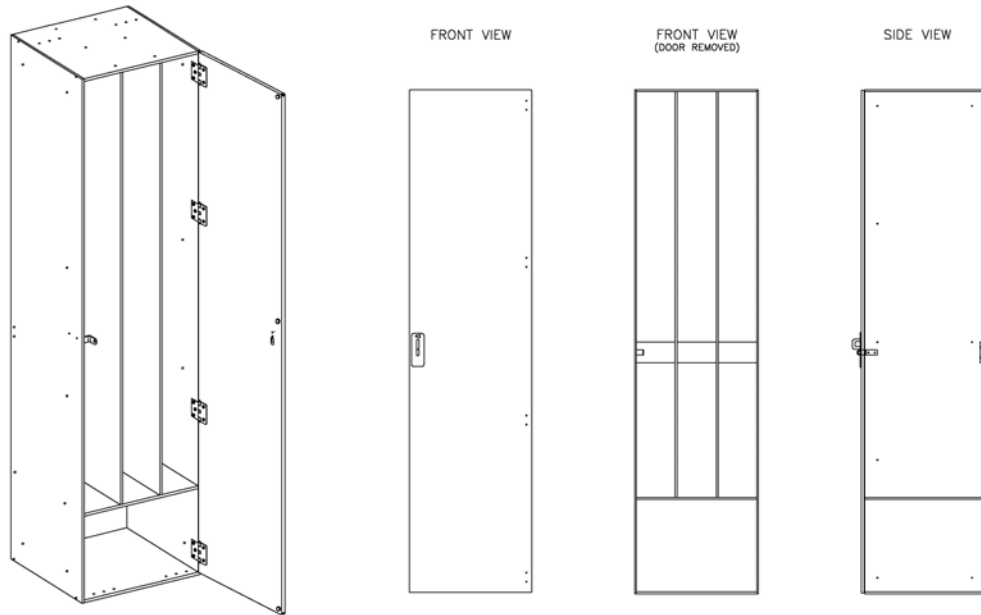

## Summit Phenolic Backboard Locker

Construction	
Mortise & tenon joints	Concealed ventilation
Stainless steel fasteners	Engraved ID plates
Stainless steel coat hooks	Locking doors

Sizes	
Height	72", 84"
Width	24", 30"
Depth	24", 30"

Options	
Sloped Tops	Engraved Logo
Adjustable base	Class A Fire rating
Benches	

Material thickness		
Top, Bottom & Shelves	White	3/8"
Sides	White	3/8"
Backs	White	1/4"
Doors	Std Colors	1/2"

Hinges
Stainless steel (std)