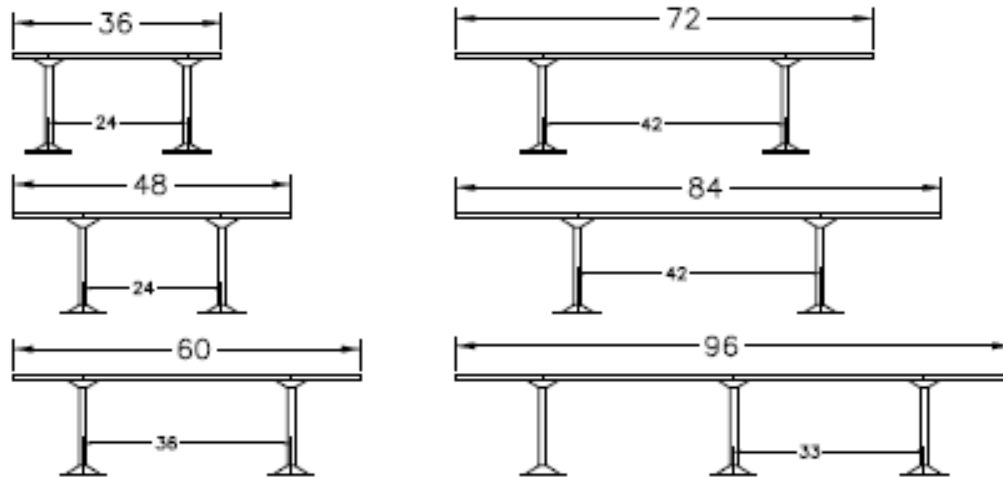

Summit Phenolic Locker Room Benches

Standard Benches	
Phenolic	$\frac{3}{4}$ " thick x 12" wide x length
	Lengths are in 1' increments up to 8'

ADA Bench Type I	
Material	$\frac{3}{4}$ " thick x 24" wide x 48" long
	ADA benches have 4 pedestals

Pedestal Options	
	Powder Coated Steel
	Stainless Steel
	Aluminum

ADA Bench Type II	
Bench	$\frac{3}{4}$ " thick x 24" wide x 48" long
Back	$\frac{1}{2}$ " back x 12" tall x 48" long
	ADA benches have 4 pedestals