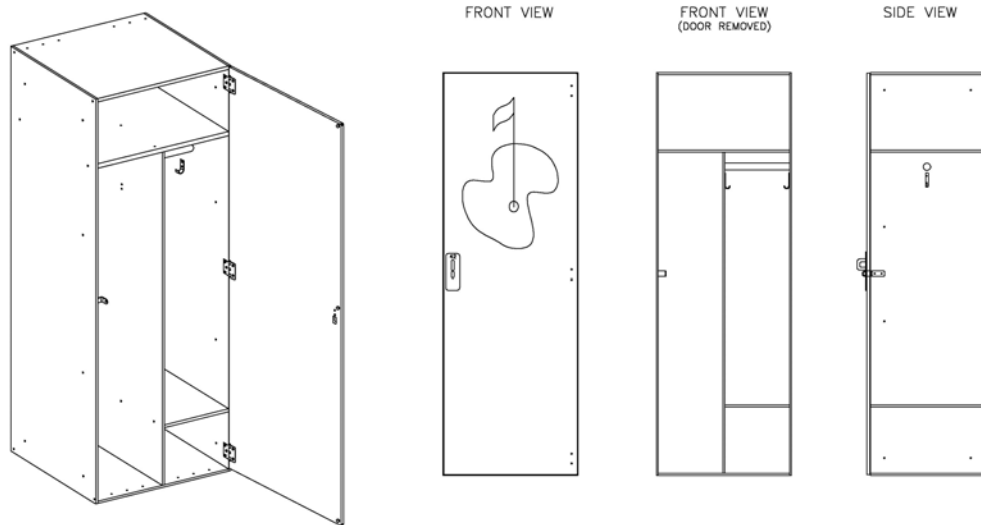

Summit Phenolic Golf Locker

Construction	
Mortise & tenon joints	Concealed ventilation
Stainless steel fasteners	Engraved ID plates
Stainless steel coat hooks	Locking doors

Material thickness		
Top, Bottom & Shelves	White	3/8"
Sides & Backs	White	3/8"
Doors	Std Colors	1/2"

Sizes	
Height	60", 72"
Width	18", 24", 30"
Depth	18", 24", 30"

Hinges
Concealed ss (std)

Fastening
Concealed (std)
Through bolt

Options	
Sloped Tops	Engraved Logo
Adjustable base	Class A Fire rating
Benches	