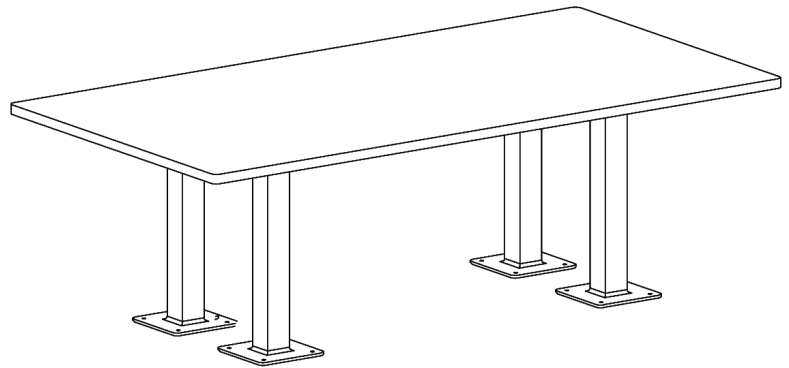

Summit Plastic/HDPE Locker Room Benches

Standard Benches	
Plastic	1" thick x 12" wide x length
	Lengths are in 1' increments up to 8'
Pedestals	Powder Coated Steel, Stainless Steel, Aluminum

ADA Bench Type I	
Plastic	1" thick x 24" wide x 48" long
	4 pedestals
Pedestals	Powder Coated Steel, Stainless Steel, Aluminum

ADA Bench Type II	
Bench	1" thick x 24" wide x 48" long
Back	1" back x 12" tall x 48" long
	4 pedestals
Pedestals	Powder Coated Steel, Stainless Steel, Aluminum

Summit Lockers reserves the right to implement changes to the design and dimensions.