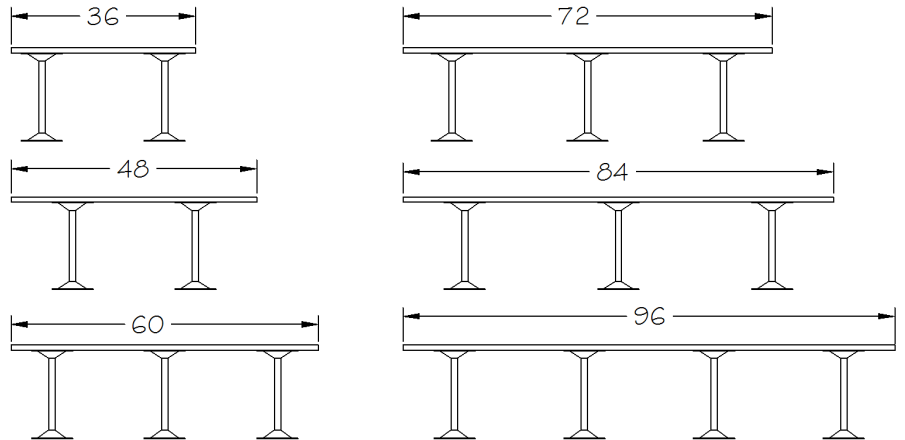

Summit Plastic/HDPE Locker Room Benches

Standard Benches	
Plastic	1" thick x 12" wide x length
	Lengths are in 1' increments up to 8'
Pedestals	Powder Coated Steel, Stainless Steel, Aluminum

ADA Bench Type I	
Plastic	1" thick x 24" wide x 48" long
	4 pedestals
Pedestals	Powder Coated Steel, Stainless Steel, Aluminum

ADA Bench Type II	
Bench	1" thick x 24" wide x 48" long
Back	1" back x 12" tall x 48" long
	4 pedestals
Pedestals	Powder Coated Steel, Stainless Steel, Aluminum

Summit Lockers reserves the right to implement changes to the design and dimensions.