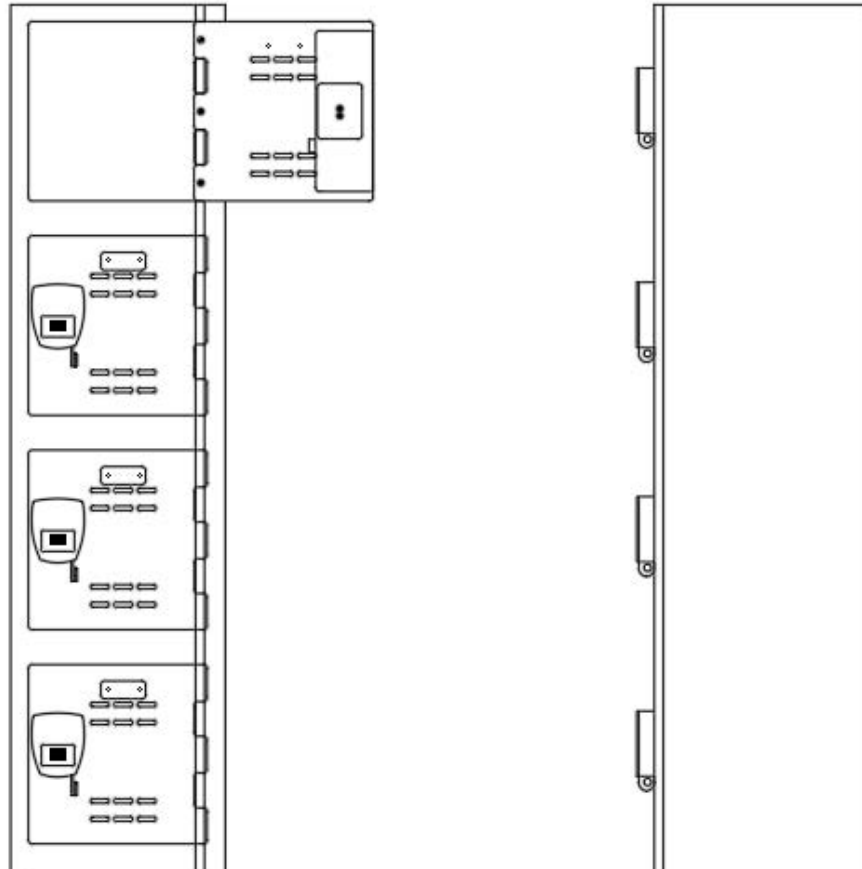

## Summit Plastic/HDPE Four-Tier Locker

Construction	
Color Coded Hinge	Dado joints
One piece sides and back	Plastic coat hooks

Material thickness		
Body	White	3/8"
Doors, Frames & Panels	Std Colors	1/2"

Sizes	
Height	36", 48" 60", 72"
Width	9", 12", 15", 18"
Depth	12", 15", 18", 20"

Hinges & Latch
Continuous plastic hinge
Continuous plastic latch

Options	
Sloped Tops	Additional Ventilation
Adjustable base	Benches

Lock options		
HASP (std)	Key Lock	Combo Lock
Coin Return	Coin Retain	DigiLock
Tag-It		

Summit Lockers reserves the right to implement changes to the design and dimensions.