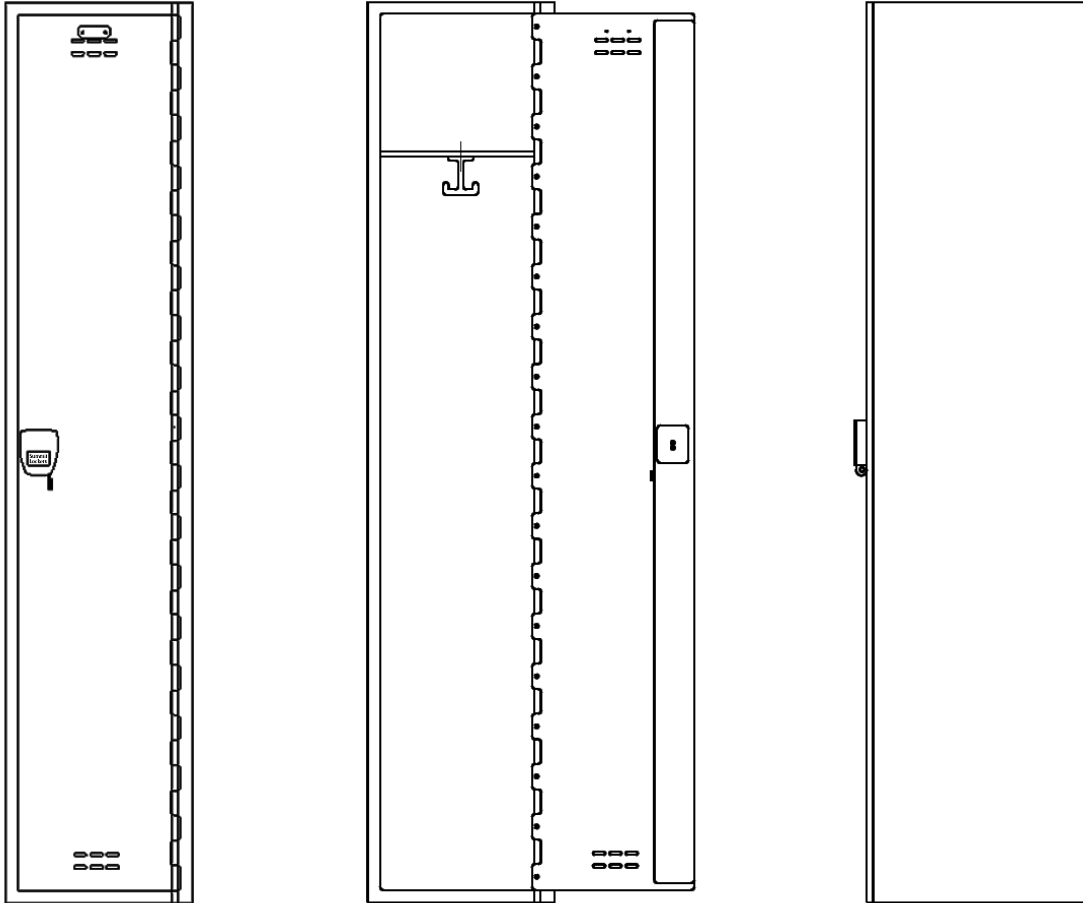

## Summit Plastic/HDPE Single-Tier Locker

Construction	
Color Coded Hinge	Dado joints
One piece sides and back	Plastic coat hooks

Material thickness		
Body	White	3/8"
Doors, Frames & Panels	Std Colors	1/2"

Sizes	
Height	36", 48" 60", 72"
Width	9", 12", 15", 18"
Depth	12", 15", 18", 20"

Hinges & Latch
Continuous plastic hinge
Continuous plastic latch

Options	
Sloped Tops	Additional Ventilation
Adjustable base	Benches

Lock options		
HASP (std)	Key Lock	Combo Lock
Coin Return	Coin Retain	DigiLock
Tag-It		

Summit Lockers reserves the right to implement changes to the design and dimensions. © 2013 Summit Lockers