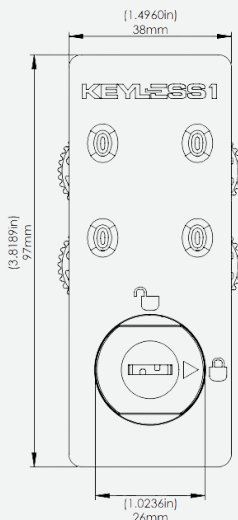

## KEYLESS-1 LOCK

---

Summit Lockers offers the Keyless 1 mechanical lock as a factory installed option.

These locks are available in day use and permanent mode.