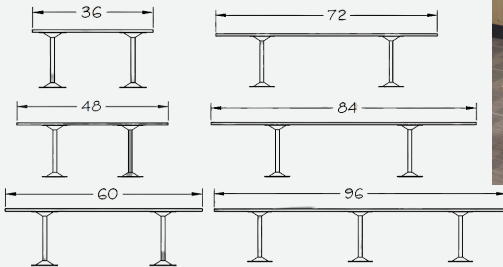

Standard Bench