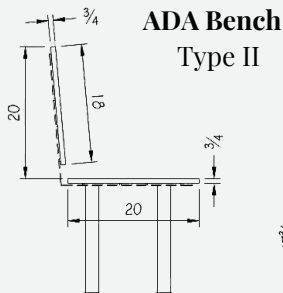

ADA Bench Type I