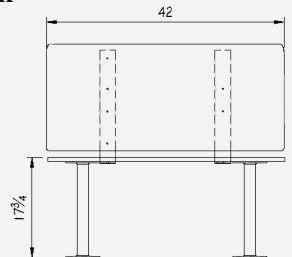

ADA Bench Type II