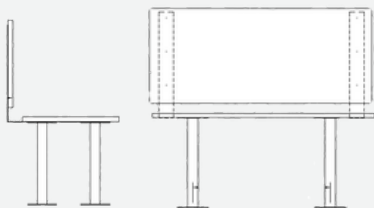

- Bench thickness:
- 3/4" (std.)
 - 1"

Dimensions:

- 20" x 42"
- 24" x 48"

Pedestal Options:

- Aluminum (std.)
- Stainless Steel

ADA Bench

Type II

ADA BENCH TYPE II

Material

Phenolic

Size

- Bench thickness:
- 3/4" (std.)
 - 1"

Dimensions:

- 20" x 42"
- 24" x 48"

Pedestals:

- Stainless Steel frame with back