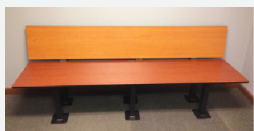

PHENOLIC LOCKER ROOM BENCHES

Customizable | Durable | Low Maintenance | Luxurious Look

Standard Bench

ADA Bench

Type I

ADA Bench

Type II

SIMPLE SEATING

STANDARD BENCH

Material

Phenolic

Size

3/4" or 1" thick x 12" wide x length

*(Lengths available 1' increments up to 8')

ADA BENCH TYPE I

Material