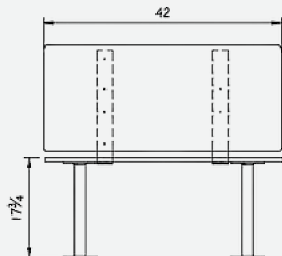

PHENOLIC LOCKER ROOM BENCHES

Customizable | Durable | Low Maintenance | Luxurious Look

Standard Bench

ADA Bench

Type I

ADA Bench

Type II