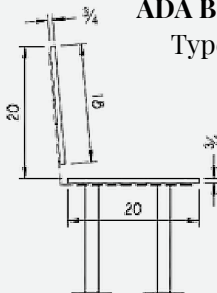

PHENOLIC LOCKER ROOM BENCHES

Customizable | Durable | Low Maintenance | Luxurious Look

Standard Bench

ADA Bench

Type I

ADA Bench

Type II