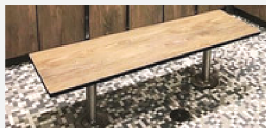

PHENOLIC LOCKER ROOM BENCHES

Customizable | Durable | Low Maintenance | Luxurious Look

Standard Bench

ADA Bench

Type I

ADA Bench

Type II

SIMPLE SEATING

STANDARD BENCH

Material

Phenolic

Size

3/4" or 1" thick x 12" wide x length

*(Lengths available 1' increments up to 8')

ADA BENCH TYPE I

Material