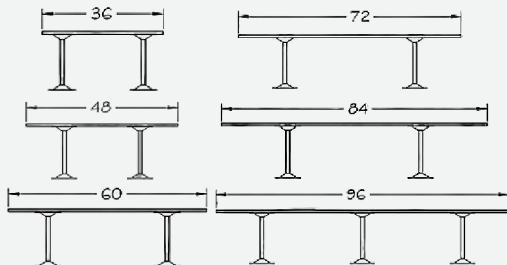

Standard Bench

ADA Bench

Type I